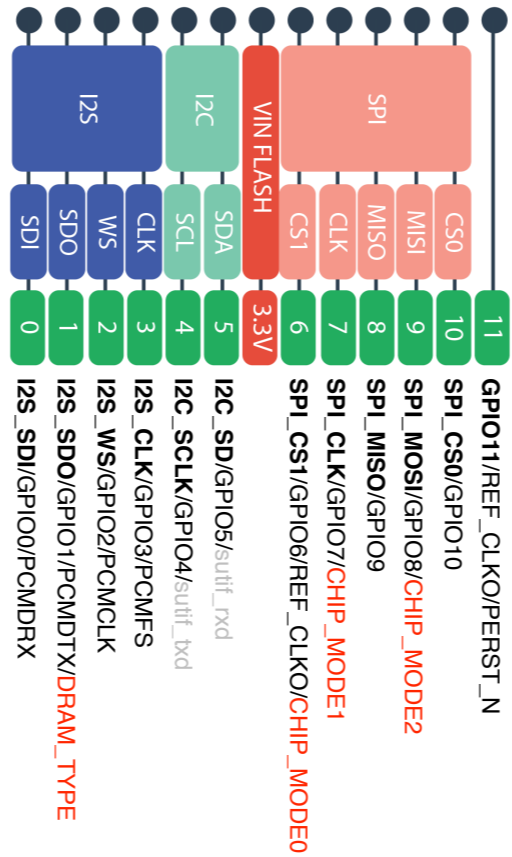

Note: Omega1 Pinout image had Rx and Tx reversed (but actual connection is like Omega2!)

(v1.0) June, 2016
 Orion Corporation
<https://onion.io>

(V1.0) June, 2017
Onion Corporation
<https://onion.io>