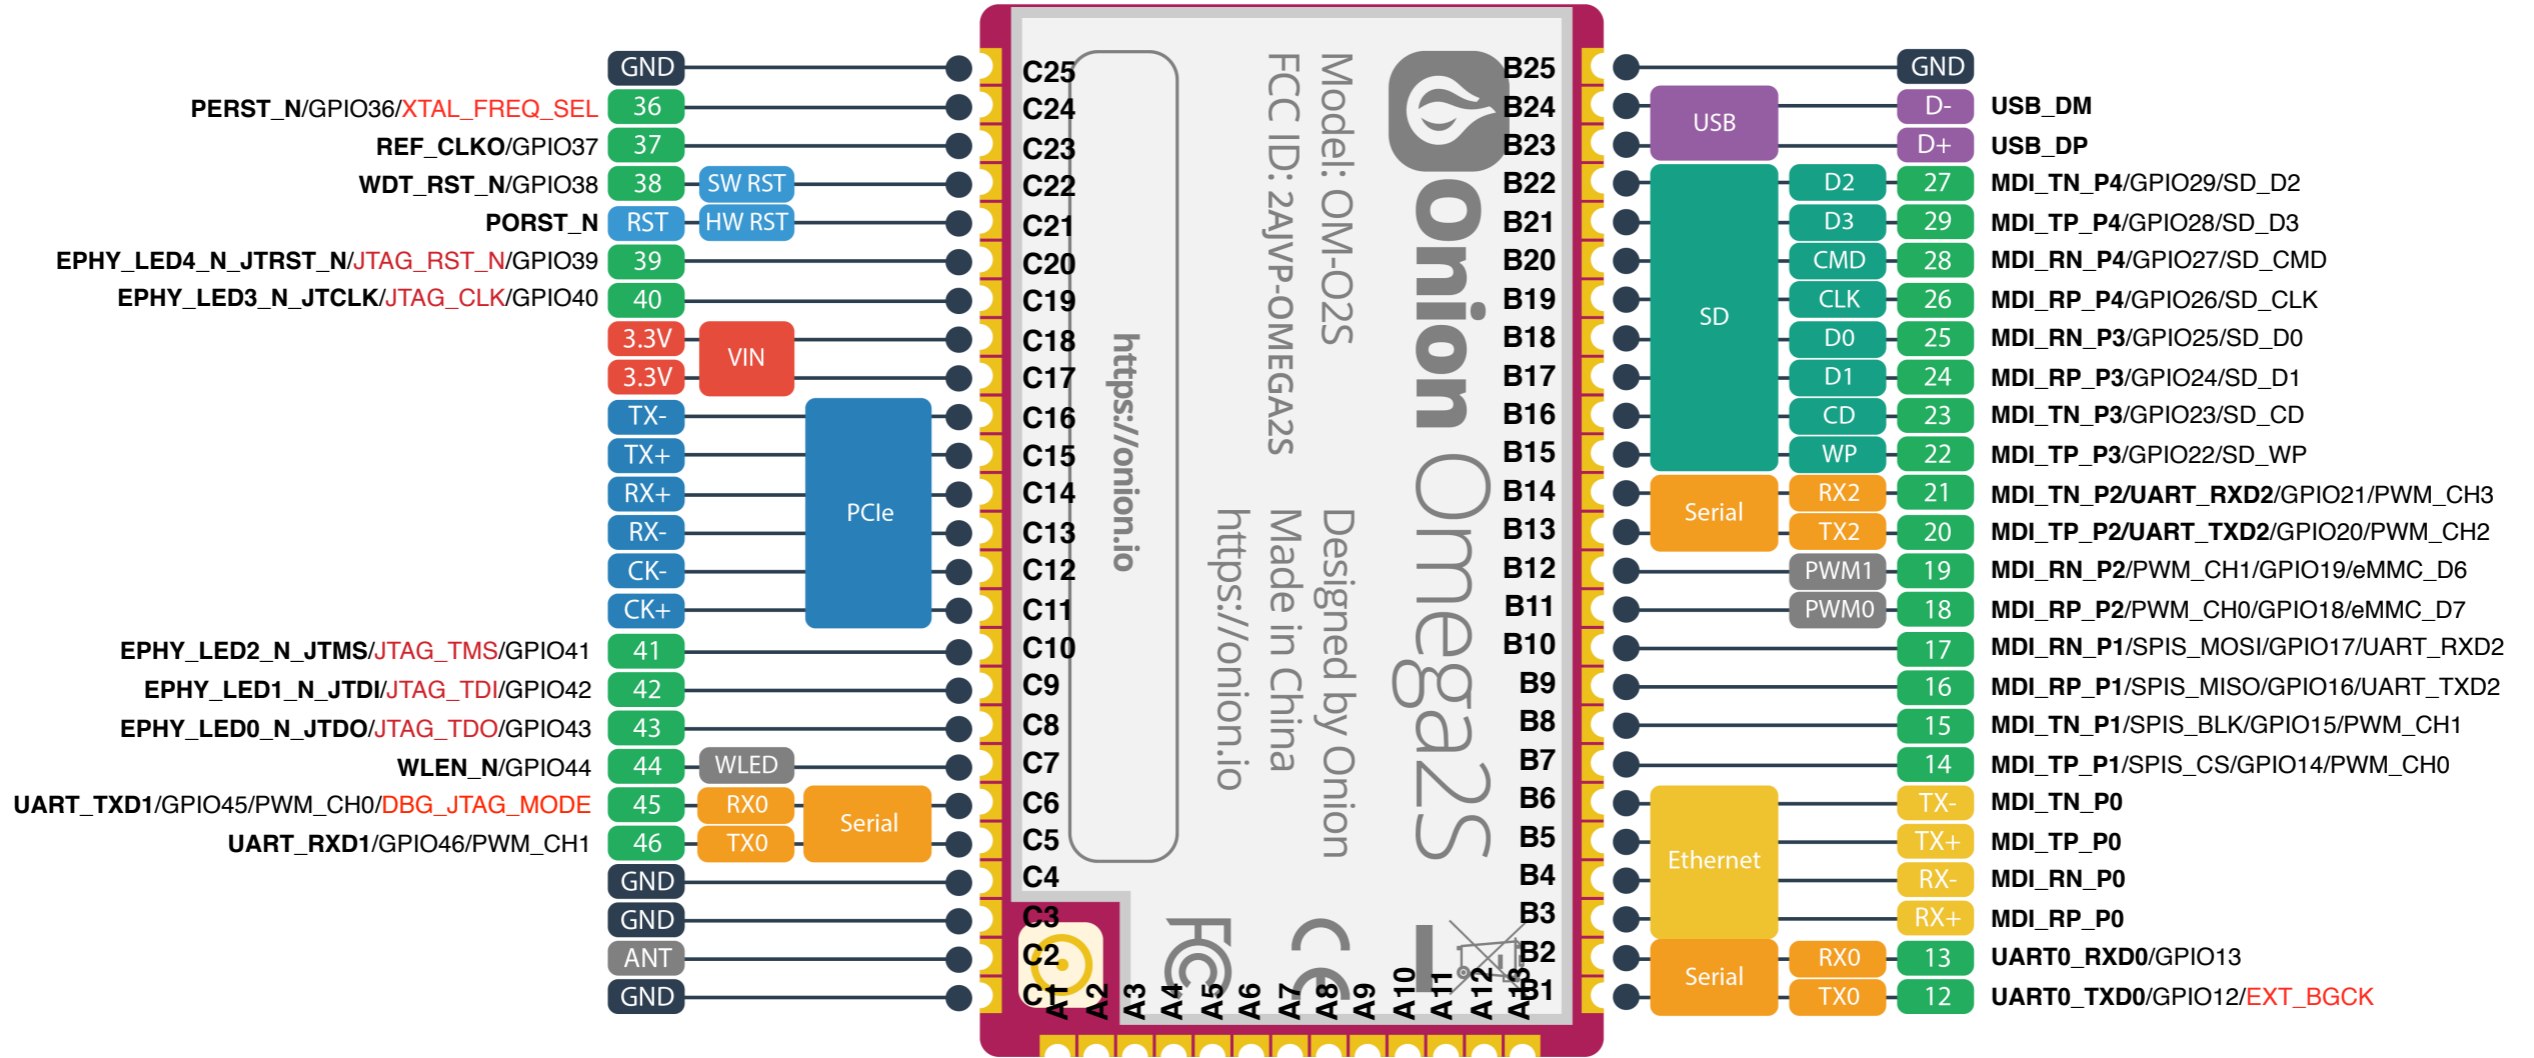

Note: Omega1 Pinout image had Rx and Tx reversed (but actual connection is like Omega2!)

(v1.0) June, 2016
 Orion Corporation
<https://onion.io>

(V1.0) June, 2017
Onion Corporation
<https://onion.io>