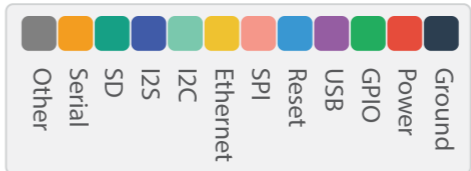

Note: Omega1 Pinout image had Rx and Tx reversed (but actual connection is like Omega2!)

(v1.0) June, 2016
 Orion Corporation
<https://onion.io>

(V1.0) June, 2017
Onion Corporation
<https://onion.io>